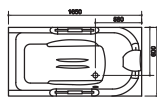

HYGREE
www.hygree.in

HJT-101

MODEL: NIAGRA

Size: 1650X850X700MM

Description: Acrylic whirlpool bath tub

Features & options

1. Water jets- hydraulic massage
2. Chromatherapy-light
3. Hand shower with multi flow
4. Hot & cold mixer
5. Spout- deluxe
6. Drainer
7. Over flow
8. Pump for whirlpool
9. Stainless steel frame

HJT-134

MODEL: STAUBBACH

Size: 1440X760X610MM

Description: Acrylic whirlpool bath tub

Features & options

1. Water jets- hydraulic massage
2. Chromatherapy-light
3. Hand shower with multi flow
4. Hot & cold mixer
5. Spout- waterfal
6. Drainer
7. Over flow
8. Pump for whirlpool
9. Stainless steel frame
10. Tempered glass front panel
11. Three sides panel