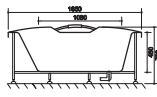

HYGREE
www.hygree.in

HJT-101

MODEL: NIAGRA

Size: 1650X850X700MM

Description: Acrylic whirlpool bath tub

Features & options

1. Water jets- hydraulic massage
2. Chromatherapy-light
3. Hand shower with multi flow
4. Hot & cold mixer
5. Spout- deluxe
6. Drainer
7. Over flow
8. Pump for whirlpool
9. Stainless steel frame

HJT-134

MODEL: STAUBBACH

Size: 1440X760X610MM

Description: Acrylic whirlpool bath tub

Features & options

1. Water jets- hydraulic massage
2. Chromatherapy-light
3. Hand shower with multi flow
4. Hot & cold mixer
5. Spout- waterfal
6. Drainer
7. Over flow
8. Pump for whirlpool
9. Stainless steel frame
10. Tempered glass front panel
11. Three sides panel