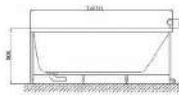

HYGREE
www.hygree.in

HJT-101

MODEL: NIAGRA

Size: 1650X850X700MM

Description: Acrylic whirlpool bath tub

Features & options

1. Water jets- hydraulic massage
2. Chromatherapy-light
3. Hand shower with multi flow
4. Hot & cold mixer
5. Spout- deluxe
6. Drainer
7. Over flow
8. Pump for whirlpool
9. Stainless steel frame

HJT-134

MODEL: STAUBBACH

Size: 1440X760X610MM

Description: Acrylic whirlpool bath tub

Features & options

1. Water jets- hydraulic massage
2. Chromatherapy-light
3. Hand shower with multi flow
4. Hot & cold mixer
5. Spout- waterfal
6. Drainer
7. Over flow
8. Pump for whirlpool
9. Stainless steel frame
10. Tempered glass front panel
11. Three sides panel