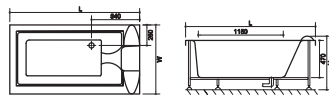

HYGREE
www.hygree.in

HJT-102- MODEL: IGUASU

Size: 1750X850X700MM

HJT-102S-Size: 1600X850X660MM

Description: Acrylic whirlpool bath tub

Features & options

1. Water jets- hydraulic massage
2. Chromatherapy-light
3. Hand shower with multi flow
4. Hot & cold mixer
5. Spout- deluxe
6. Drainer
7. Over flow
8. Pump for whirlpool
9. Stainless steel frame

HJT-103- MODEL: MC WAY

Size: 1700X810X610MM

HJT-104- Size: 1500X810X610MM

Description: Acrylic whirlpool bath tub

Features & options

1. Water jets- hydraulic massage
2. Chromatherapy-light
3. Hand shower with multi flow
4. Hot & cold mixer
5. Spout- deluxe
6. Drainer
7. Over flow
8. Pump for whirlpool
9. Stainless steel frame