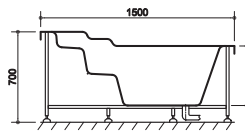

HYGREE
www.hygree.in

HJT-110

MODEL: BIGAR

Size: 1500X1500X700MM

Description: Acrylic whirlpool bath tub

Features & options

1. Water jets- hydraulic massage
2. Chromatherapy-light
3. Hand shower with multi flow
4. Hot & cold mixer
5. Spout-Waterfal
6. Drainer
7. Over flow
8. Pump for whirlpool
9. Stainless steel frame
10. Corner orientation