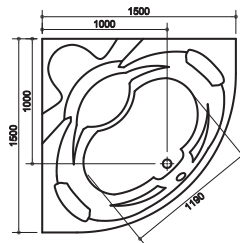

HYGREE
www.hygree.in

HJT-110

MODEL: BIGAR

Size: 1500X1500X700MM

Description: Acrylic whirlpool bath tub

Features & options

1. Water jets- hydraulic massage
2. Chromatherapy-light
3. Hand shower with multi flow
4. Hot & cold mixer
5. Spout-Waterfal
6. Drainer
7. Over flow
8. Pump for whirlpool
9. Stainless steel frame
10. Corner orientation