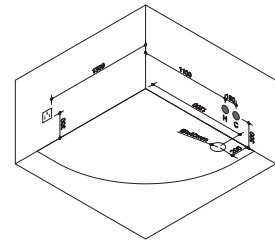

HYGREE
www.hygree.in

HJT-110

MODEL: BIGAR

Size: 1500X1500X700MM

Description: Acrylic whirlpool bath tub

Features & options

1. Water jets- hydraulic massage
2. Chromatherapy-light
3. Hand shower with multi flow
4. Hot & cold mixer
5. Spout-Waterfal
6. Drainer
7. Over flow
8. Pump for whirlpool
9. Stainless steel frame
10. Corner orientation