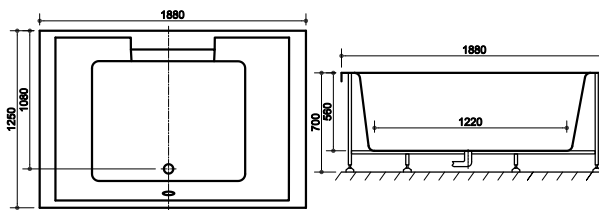

HYGREE
www.hygree.in

HJT-113

MODEL: TUGELA

Size: 1880X1250X700MM

Description: Acrylic whirlpool bath tub

Features & options

1. Water jets- hydraulic massage
2. Chromatherapy-light
3. Hand shower with multi flow
4. Hot & cold mixer
5. Spout- deluxe
6. Drainer