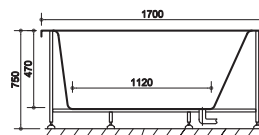

HYGREE
www.hygree.in

HJT-114

MODEL: CUQUENAN

Size: 1700X900X750MM

Description: Acrylic whirlpool bath tub

Features & options

1. Water jets- hydraulic massage
2. Chromatherapy-light
3. Hand shower with multi flow
4. Hot & cold mixer
5. Spout- waterfall cascade flow
6. Drainer
7. Over flow
8. Pump for whirlpool
9. Stainless steel frame