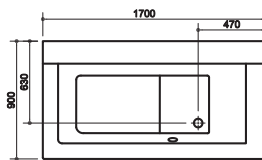

HYGREE
www.hygree.in

HJT-114

MODEL: CUQUENAN

Size: 1700X900X750MM

Description: Acrylic whirlpool bath tub

Features & options

1. Water jets- hydraulic massage
2. Chromatherapy-light
3. Hand shower with multi flow
4. Hot & cold mixer
5. Spout- waterfall cascade flow
6. Drainer
7. Over flow
8. Pump for whirlpool
9. Stainless steel frame