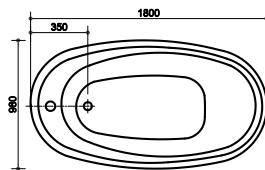

HYGREE
www.hygree.in

HJT-115

MODEL: ANGEL

Size: 1800X980X660

Description: Acrylic whirlpool bath tub

Features & options

1. Water jets- hydraulic massage
2. Chromatherapy-light
3. Hand shower with multi flow
4. Hot & cold mixer
5. Spout- deluxe
6. Drainer
7. Over flow
8. Pump for whirlpool
9. Stainless steel frame
10. Free standing