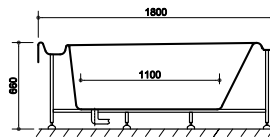

HYGREE
www.hygree.in

HJT-115

MODEL: ANGEL

Size: 1800X980X660

Description: Acrylic whirlpool bath tub

Features & options

1. Water jets- hydraulic massage
2. Chromatherapy-light
3. Hand shower with multi flow
4. Hot & cold mixer
5. Spout- deluxe
6. Drainer
7. Over flow
8. Pump for whirlpool
9. Stainless steel frame
10. Free standing