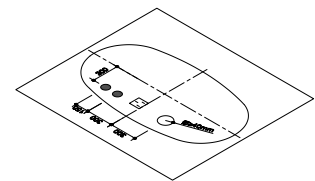

HYGREE
www.hygree.in

HJT-115

MODEL: ANGEL

Size: 1800X980X660

Description: Acrylic whirlpool bath tub

Features & options

1. Water jets- hydraulic massage
2. Chromatherapy-light
3. Hand shower with multi flow
4. Hot & cold mixer
5. Spout- deluxe
6. Drainer
7. Over flow
8. Pump for whirlpool
9. Stainless steel frame
10. Free standing