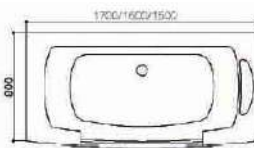

### HJT-118

MODEL: DETIAN

Size: 1700X800X600MM

**Description:** Acrylic whirlpool bath tub