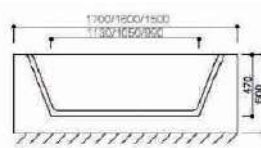

### HJT-118

MODEL: DETIAN

Size: 1700X800X600MM

**Description:** Acrylic whirlpool bath tub