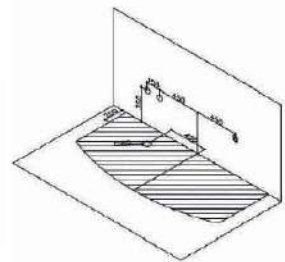

### HJT-118

MODEL: DETIAN

Size: 1700X800X600MM

**Description:** Acrylic whirlpool bath tub