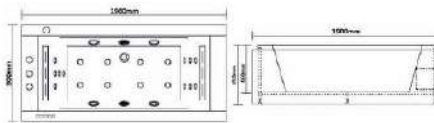

Chromatherapy LED Light water jet