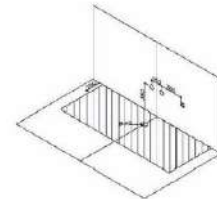

**HJT-121**

MODEL: HAVASU

SIZE: 1900X900X650MM

**Description:** Acrylic whirlpool bath tub

**Features & options**

1. Water jets- hydraulic massage
2. Waterfal- cascade side panel
3. Chromatherapy-light
4. Hand shower with multi flow
5. Hot & cold mixer
6. Spout- waterfall
7. Drainer
8. Over flow
9. Pump for whirlpool
10. Touch control panel
11. Automatic water lines cleaning system
13. Stainless steel frame
14. Three sides panel

**More options:**

1. Ozonizer- sterilization system
2. Temperature control heater
3. Music / radio player
4. Available version- only one

Chromatherapy LED Light water jet

*Cascade Flow technology creates a shower experience similar to standing under a waterfall. A curved slit allows a wide stream of water to flow, warming and soothing the entire body for long-lasting relaxation.*