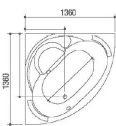

HYGREE
www.hygree.in

HJT-123

MODEL: ALAMERE

Size: 1360X1360X650MM

Description: Acrylic whirlpool bath tub

Features & options

1. Water jets- hydraulic massage
2. Chromatherapy-light
3. Hand shower with multi flow
4. Hot & cold mixer
5. Spout - waterfall
6. Drainer
7. Over flow
8. Pump for whirlpool
9. Stainless steel frame
10. Tempered glass front panel
11. Corner orientation

HJT-108

MODEL: KAIETEUR

Size: 1560X1560X720

Description: Acrylic whirlpool bath tub

Features & options

1. Water jets- hydraulic massage
2. Chromatherapy-light
3. Hand shower with multi flow
4. Hot & cold mixer
5. Spout - waterfall
6. Drainer
7. Over flow
8. Pump for whirlpool
9. Stainless steel frame
10. Tempered glass front panel
11. Corner orientation