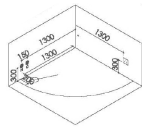

HYGREE
www.hygree.in

HJT-123

MODEL: ALAMERE

Size: 1360X1360X650MM

Description: Acrylic whirlpool bath tub

Features & options

1. Water jets- hydraulic massage
2. Chromatherapy-light
3. Hand shower with multi flow
4. Hot & cold mixer
5. Spout - waterfall
6. Drainer
7. Over flow
8. Pump for whirlpool
9. Stainless steel frame
10. Tempered glass front panel
11. Corner orientation

HJT-108

MODEL: KAIETEUR

Size: 1560X1560X720

Description: Acrylic whirlpool bath tub

Features & options

1. Water jets- hydraulic massage
2. Chromatherapy-light
3. Hand shower with multi flow
4. Hot & cold mixer
5. Spout - waterfall
6. Drainer
7. Over flow
8. Pump for whirlpool
9. Stainless steel frame
10. Tempered glass front panel
11. Corner orientation