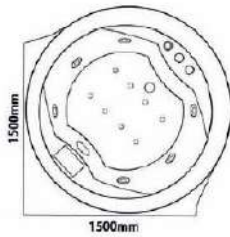

HYGREE
www.hygree.in

Let your Senses soar, deep in the lap of ripples. Soothing beyond your comprehension.

HJT-124

MODEL: PLITVICE

Size: 1500X1500X620MM

Description: Acrylic whirlpool bath tub

Features & options