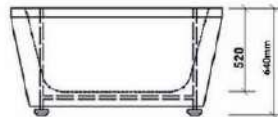

HYGREE
www.hygree.in

Let your Senses soar, deep in the lap of ripples. Soothing beyond your comprehension.

HJT-124

MODEL: PLITVICE

Size: 1500X1500X620MM

Description: Acrylic whirlpool bath tub

Features & options