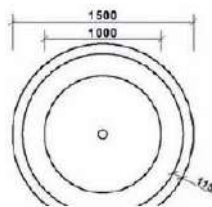

HYGREE
www.hygree.in

HJT-125

MODEL: GAPING GILL

Size: 1500X1500X690MM

Description: Acrylic whirlpool bath tub

Features & options

1. Water jets- hydraulic massage
2. Chromatherapy-light
3. Hand shower with multi flow
4. Hot & cold mixer
5. Spout- deluxe
6. Drainer
7. Over flow
8. Pump for whirlpool
9. Stainless steel frame
10. Free standing round