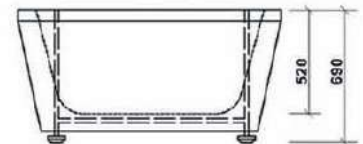

HYGREE
www.hygree.in

HJT-125

MODEL: GAPING GILL

Size: 1500X1500X690MM

Description: Acrylic whirlpool bath tub

Features & options

1. Water jets- hydraulic massage
2. Chromatherapy-light
3. Hand shower with multi flow
4. Hot & cold mixer
5. Spout- deluxe
6. Drainer
7. Over flow
8. Pump for whirlpool
9. Stainless steel frame
10. Free standing round