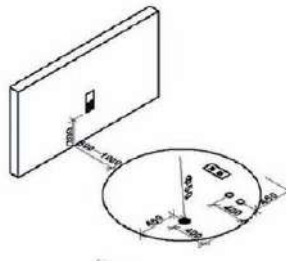

HYGREE
www.hygree.in

HJT-125

MODEL: GAPING GILL

Size: 1500X1500X690MM

Description: Acrylic whirlpool bath tub

Features & options

1. Water jets- hydraulic massage
2. Chromatherapy-light
3. Hand shower with multi flow
4. Hot & cold mixer
5. Spout- deluxe
6. Drainer
7. Over flow
8. Pump for whirlpool
9. Stainless steel frame
10. Free standing round