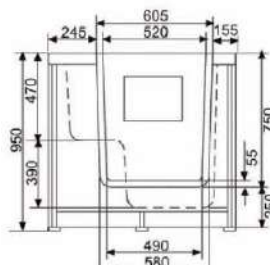

HYGREE
www.hygree.in

HYGREE- *We Care*
SPECIAL ELDER CARE BATH

SENIORS STEP INTO THE
LAP OF LUXURY AND TRANQUILITY

HJTE-126

MODEL: CASCADAS

Size: 1000X780X950MM

Description: Acrylic whirlpool bath tub

Features & options