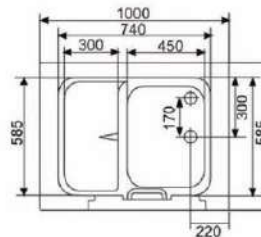

HYGREE
www.hygree.in

HYGREE- *We Care*
SPECIAL ELDER CARE BATH

SENIORS STEP INTO THE
LAP OF LUXURY AND TRANQUILITY

HJTE-126

MODEL: CASCADAS

Size: 1000X780X950MM

Description: Acrylic whirlpool bath tub

Features & options