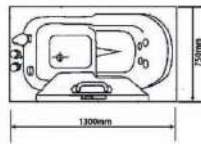

**HYGREE**  
www.hygree.in

**HYGREE- *We Care***  
**SPECIAL ELDER CARE BATH**

**VALUE ADDITION FOR THE LIMITED EDITION**

**HJTE-127**  
MODEL: PALOUSE  
Size: 1300X750X950MM

**Description:** Acrylic whirlpool bath tub