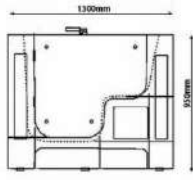

**HYGREE**  
www.hygree.in

**HYGREE- *We Care***  
**SPECIAL ELDER CARE BATH**

**VALUE ADDITION FOR THE LIMITED EDITION**

**HJTE-127**  
MODEL: PALOUSE  
Size: 1300X750X950MM

**Description:** Acrylic whirlpool bath tub