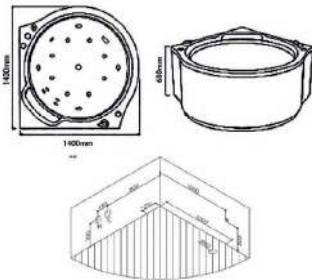

### HJT-128

MODEL: YOSEMITE

Size: 1400X1400X710MM

**Description:** Acrylic whirlpool bath tub