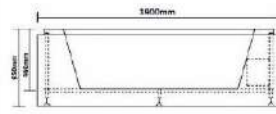

HYGREE
www.hygree.in

HJT-129

MODEL: SUTHERLAND

Size: 1860X1220X700MM

Description: Acrylic whirlpool bath tub

Features & options

1. Water jets- hydraulic massage
2. Waterfall- cascade side panel
3. Chromatherapy-light
4. Hand shower with multi flow
5. Hot & cold mixer
6. Spout- waterfall
7. Drainer
8. Over flow