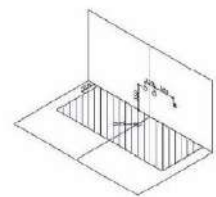

HYGREE
www.hygree.in

HJT-129

MODEL: SUTHERLAND

Size: 1860X1220X700MM

Description: Acrylic whirlpool bath tub

Features & options

1. Water jets- hydraulic massage
2. Waterfall- cascade side panel
3. Chromatherapy-light
4. Hand shower with multi flow
5. Hot & cold mixer
6. Spout- waterfall
7. Drainer
8. Over flow