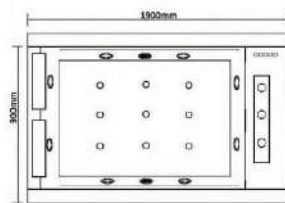

HYGREE
www.hygree.in

HJT-129

MODEL: SUTHERLAND

Size: 1860X1220X700MM

Description: Acrylic whirlpool bath tub

Features & options

1. Water jets- hydraulic massage
2. Waterfall- cascade side panel
3. Chromatherapy-light
4. Hand shower with multi flow
5. Hot & cold mixer
6. Spout- waterfall
7. Drainer
8. Over flow