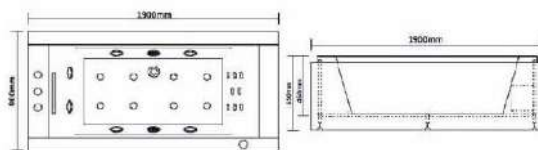

HYGREE
www.hygree.in

HJT-130

MODEL: VICTORIA

Size: 1750X850X650MM

Description: Acrylic whirlpool bath tub

Features & options

1. Water jets- hydraulic massage
2. Waterfal- cascade side panel
3. Chromatherapy-light
4. Hand shower with multi flow
5. Hot & cold mixer
6. Spout- waterfall
7. Drainer