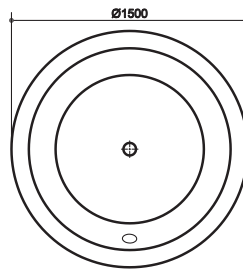

**HYGREE**  
www.hygree.in

**HJT-132-Size:** 1500X1500X690MM

**HJT-132S-Size:** 1800X1800X650MM

**MODEL:** RORAIMA

**Description:** Acrylic whirlpool bath tub

**Features & options**

1. Water jets- hydraulic massage
2. Chromatherapy-light
3. Hand shower with multi flow
4. Hot & cold mixer
5. Spout- deluxe
6. Drainer
7. Over flow
8. Pump for whirlpool
9. Stainless steel frame
10. Free standing round