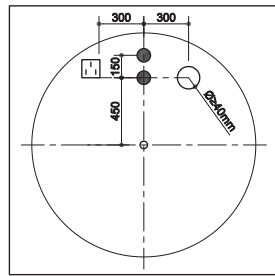

**HYGREE**  
www.hygree.in

**HJT-132-Size:** 1500X1500X690MM

**HJT-132S-Size:** 1800X1800X650MM

**MODEL:** RORAIMA

**Description:** Acrylic whirlpool bath tub

**Features & options**

1. Water jets- hydraulic massage
2. Chromatherapy-light
3. Hand shower with multi flow
4. Hot & cold mixer
5. Spout- deluxe
6. Drainer
7. Over flow
8. Pump for whirlpool
9. Stainless steel frame
10. Free standing round