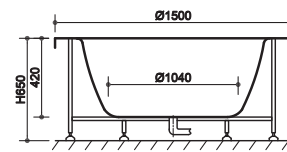

**HYGREE**  
www.hygree.in

**HJT-132-Size:** 1500X1500X690MM

**HJT-132S-Size:** 1800X1800X650MM

**MODEL:** RORAIMA

**Description:** Acrylic whirlpool bath tub

**Features & options**

1. Water jets- hydraulic massage
2. Chromatherapy-light
3. Hand shower with multi flow
4. Hot & cold mixer
5. Spout- deluxe
6. Drainer
7. Over flow
8. Pump for whirlpool
9. Stainless steel frame
10. Free standing round