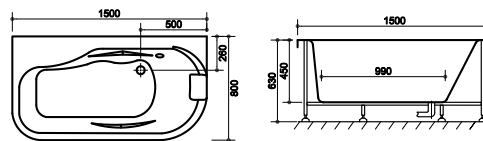

### HJT-137

MODEL: BAATARA

Size: 1500X800X630

**Description:** Acrylic Whirlpool Bath Tub