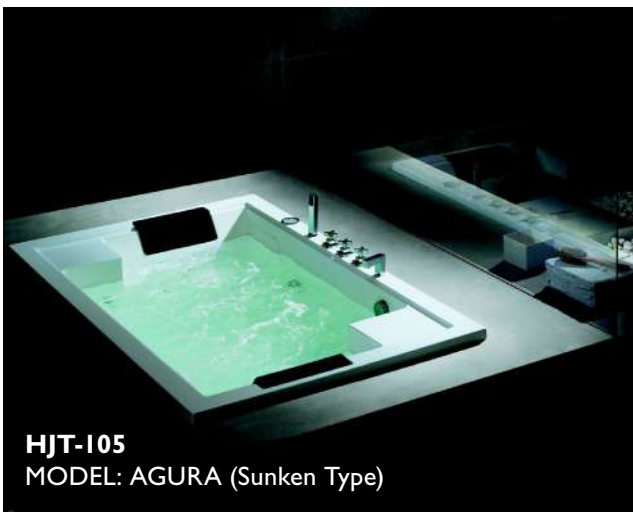

HYGREE
www.hygree.in

HJT-105
MODEL: AGURA (Sunken Type)

HJT-150

MODEL: RHINE

Size: 1850X1200X650MM

Description: Acrylic whirlpool bath tub

Features & options

1. Water jets- hydraulic massage
2. Chromatherapy-light
3. Hand shower with multi flow
4. Hot & cold mixer
5. Spout- deluxe
6. Drainer

7. Over flow
8. Pump for whirlpool
9. Stainless steel frame

More options:

1. Touch control panel
2. Ozonizer- sterilization system
3. Temperature control heater
4. Air massage function
5. Music / radio player
6. Water lines cleaning system
7. Available version- left or right