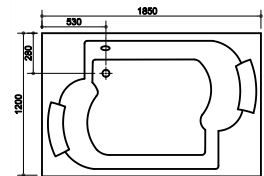

HYGREE
www.hygree.in

HJT-105
MODEL: AGURA (Sunken Type)

HJT-150

MODEL: RHINE

Size: 1850X1200X650MM

Description: Acrylic whirlpool bath tub

Features & options

1. Water jets- hydraulic massage
2. Chromatherapy-light
3. Hand shower with multi flow
4. Hot & cold mixer
5. Spout- deluxe
6. Drainer