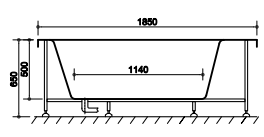

HYGREE
www.hygree.in

HJT-105
MODEL: AGURA (Sunken Type)

HJT-150

MODEL: RHINE

Size: 1850X1200X650MM

Description: Acrylic whirlpool bath tub

Features & options

1. Water jets- hydraulic massage
2. Chromatherapy-light
3. Hand shower with multi flow
4. Hot & cold mixer
5. Spout- deluxe
6. Drainer