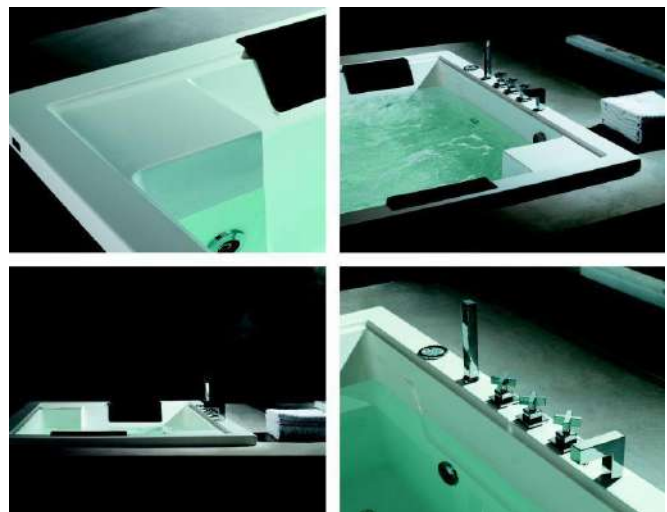

HYGREE
www.hygree.in

HJT-105
MODEL: AGURA (Sunken Type)

HJT-150

MODEL: RHINE

Size: 1850X1200X650MM

Description: Acrylic whirlpool bath tub

Features & options

1. Water jets- hydraulic massage
2. Chromatherapy-light
3. Hand shower with multi flow
4. Hot & cold mixer
5. Spout- deluxe
6. Drainer

7. Over flow
8. Pump for whirlpool
9. Stainless steel frame

More options:

1. Touch control panel
2. Ozonizer- sterilization system
3. Temperature control heater
4. Air massage function
5. Music / radio player
6. Water lines cleaning system
7. Available version- left or right