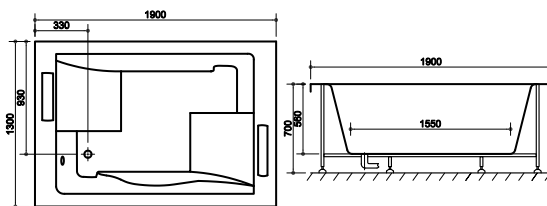

HYGREE
www.hygree.in

HJT-151

MODEL: BROWNE

Size: 1900X1300X700MM

Description: Acrylic whirlpool bath tub

Features & options

1. Water jets- hydraulic massage
2. Chromatherapy-light
3. Hand shower with multi flow
4. Hot & cold mixer
5. Spout- deluxe
6. Drainer