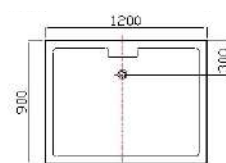

STEAM SHOWER CABIN - GLASS CONCEPT

Model Number: HSR 056
Model: PAMUKKALE
Material: Glass
Size: 1200X900X2200MM
Seating: 1 Person

DESCRIPTION

Acrylic tray and body with tempered glass

Features & options

- | | |
|---|-----------------------------------|
| 1. Steam bath with temperature & timer settings | 6. Top light |
| 2. Hand shower with multi flow & slide bar | 7. Speaker |
| 3. Body massage- water jets/ spray | 8. Top shower |
| 4. Hot & cold mixer | 9. Ozonizer- sterilization system |
| 5. Exhaust fan | 10. Touch control panel |
| | 11. Speaker phone |
| | 12. Shampoo rack |
| | 13. Music / radio player |