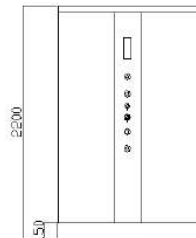

STEAM SHOWER CABIN - GLASS CONCEPT

Model Number: HSR 056
Model: PAMUKKALE
Material: Glass
Size: 1200X900X2200MM
Seating: 1 Person

DESCRIPTION

Acrylic tray and body with tempered glass

Features & options

- | | |
|---|-----------------------------------|
| 1. Steam bath with temperature & timer settings | 6. Top light |
| 2. Hand shower with multi flow & slide bar | 7. Speaker |
| 3. Body massage- water jets/ spray | 8. Top shower |
| 4. Hot & cold mixer | 9. Ozonizer- sterilization system |
| 5. Exhaust fan | 10. Touch control panel |
| | 11. Speaker phone |
| | 12. Shampoo rack |
| | 13. Music / radio player |