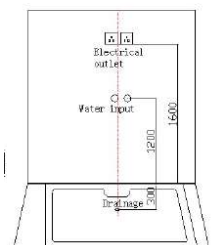

STEAM SHOWER CABIN - GLASS CONCEPT

Model Number: HSR 056
Model: PAMUKKALE
Material: Glass
Size: 1200X900X2200MM
Seating: 1 Person

DESCRIPTION

Acrylic tray and body with tempered glass

Features & options

- | | |
|---|-----------------------------------|
| 1. Steam bath with temperature & timer settings | 6. Top light |
| 2. Hand shower with multi flow & slide bar | 7. Speaker |
| 3. Body massage- water jets/ spray | 8. Top shower |
| 4. Hot & cold mixer | 9. Ozonizer- sterilization system |
| 5. Exhaust fan | 10. Touch control panel |
| | 11. Speaker phone |
| | 12. Shampoo rack |
| | 13. Music / radio player |