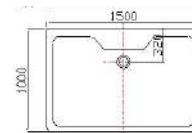

HYGREE
www.hygree.in

STEAM SHOWER CABIN - ACRYLIC CONCEPT

Model Number: HSR 059
Model: DALLOL
Material: Acrylic
Size: 1500X1000X2200MM
Seating: 2 Person

DESCRIPTION

Acrylic tray and body with tempered glass