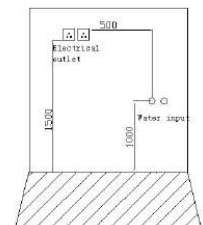

HYGREE
www.hygree.in

STEAM SHOWER CABIN - ACRYLIC CONCEPT

Model Number: HSR 059
Model: DALLOL
Material: Acrylic
Size: 1500X1000X2200MM
Seating: 2 Person

DESCRIPTION

Acrylic tray and body with tempered glass