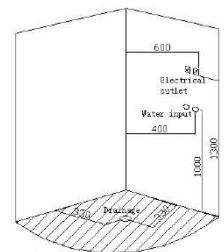

STEAM SHOWER CABIN - ACRYLIC CONCEPT

Model Number: HSR-060
Model: EL TATIO
Material: Acrylic
Size: 1060X1060X2150MM
Seating: 1 Person

DESCRIPTION

Acrylic tray and body with tempered glass

Features & options