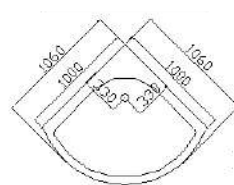

STEAM SHOWER CABIN - ACRYLIC CONCEPT

Model Number: HSR-060
Model: EL TATIO
Material: Acrylic
Size: 1060X1060X2150MM
Seating: 1 Person

DESCRIPTION

Acrylic tray and body with tempered glass

Features & options