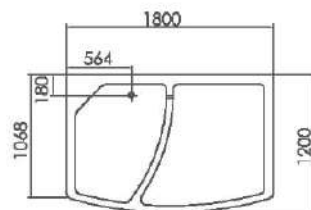

More options-

1. Foot massager
2. Available version- only one

Advantage-

Easy installation and assembling of sauna cum steam room