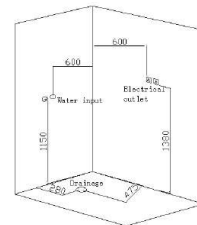

HYGREE
www.hygree.in

STEAM SHOWER CABIN - ACRYLIC CONCEPT

Model Number: HSR - 064
Model: RINCON
Material: Acrylic
Size: 1180x950x2200MM
Seating: 1 Person

DESCRIPTION

Acrylic tray and body with tempered glass

Features & options

- | | |
|---|---|
| <ol style="list-style-type: none"> 1. Steam bath with temperature & timer settings 2. Touch control panel 3. Hot & cold mixer 4. Top shower 5. Hand shower with multi flow & slide bar | <ol style="list-style-type: none"> 6. Body massage- water jets/ spray 7. Exhaust fan 8. Top light 9. Speaker 10. Ozonizer- sterilization system 11. Speaker phone 12. Shampoo rack 13. Music / radio player |
|---|---|