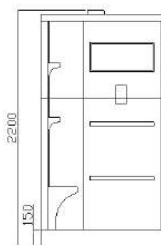

More options-

1. Foot massager
2. Available version- left or right