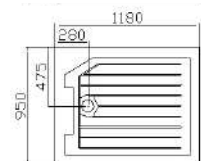

More options-

1. Foot massager
2. Available version- left or right