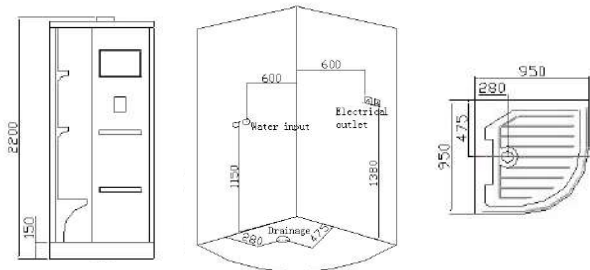

Features & options

1. Steam bath with temperature & timer settings	7. Exhaust fan
2. Touch control panel	8. Top light
3. Hot & cold mixer	9. Speaker
4. Top shower	10. Ozonizer- sterilization system
5. Hand shower with multi flow & slide bar	11. Speaker phone
6. Body massage- water jets/ spray	12. Shampoo rack
	13. Music / radio player