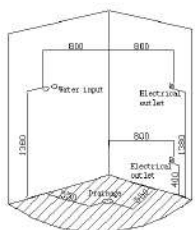

HYGREE
www.hygree.in

STEAM CABIN WITH MASSAGE TUB CONCEPT

Model Number: HST 002
Model: BIANCO
Material: Acrylic
Size: 1360X1360X2280MM
Seating: 1 Person

DESCRIPTION

Acrylic whirlpool bath tub and body

Features & options Cabin

1. Steam bath with temperature & timer settings
2. Touch control panel
3. Hot & cold mixer
4. Top shower
5. Hand shower with multi flow & slide bar
6. Body massage- water jets/ spray
7. Exhaust fan
8. Top light
9. Speaker
10. Speaker phone
11. Shampoo rack
12. Music / radio player
13. Corner orientation