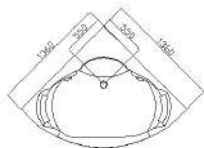

HYGREE
www.hygree.in

STEAM CABIN WITH MASSAGE TUB CONCEPT

Model Number: HST 002
Model: BIANCO
Material: Acrylic
Size: 1360X1360X2280MM
Seating: 1 Person

DESCRIPTION

Acrylic whirlpool bath tub and body

Features & options Cabin