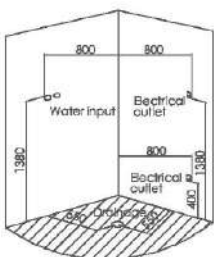

STEAM CABIN WITH MASSAGE TUB

Model Number: HST-009
Model PENINSULA
Material: Acrylic
Size: 1250X1250X2250MM
Seating: 1 Person

DESCRIPTION

Acrylic whirlpool bath tub and body

Features & options Cabin

1. Steam bath with temperature & timer settings
2. Touch control panel
3. Hot & cold mixer
4. Top shower
5. Hand shower with multi flow & slide bar
6. Body massage- water jets/ spray
7. Exhaust fan
8. Top light
9. Speaker
10. Speaker phone
11. Shampoo rack
12. Music / radio player
13. Corner orientation

Bath tub

1. Water jets- hydraulic massage
2. Chromotherapy-light
3. Hand shower with multi flow
4. Hot & cold mixer
5. Spout- waterfall
6. Drainer
7. Over flow
8. Pump for whirlpool
9. Stainless steel frame
10. Tempered glass front panel
11. Corner orientation

More options-

1. Ozonizer-sterilization system
2. Temperature control heater
3. Air massage function
4. Music / radio player
5. Foot massager
6. Water lines cleaning system
7. Available version- only one