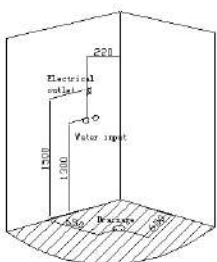

STEAM SHOWER CABIN WITH TUB CONCEPT

Model Number: HST-005
Model GRUTAS
Material: Acrylic
Size: 900X900X2220MM
Seating: 1 Person

DESCRIPTION

Acrylic tub and body with tempered glass

Features & options

1. Steam Bath With Temperature & Timer Settings
2. Touch Control Panel
3. Hot & Cold Mixer
4. Top Shower
5. Hand Shower With Multi Flow & Slide Bar
6. Body Massage- Water Jets/ Spray
7. Exhaust Fan
8. Top Light
9. Speaker
10. Ozonizer- Sterlization System
11. Speaker Phone
12. Shampoo Rack
13. Music / Radio Player
14. Soaking Bath Tub
15. Corner Orientation

More options-

1. Foot massager
2. Available version- only one

HYGREE
www.hygree.in

STEAM CABIN WITH MASSAGE TUB

Model Number: HST-006
Model: TOLANTONGO
Material: Acrylic
Size: 1510X1510X2250MM
Seating: 2 Person

STEAM CABIN WITH MASSAGE TUB

Model Number: HST-009
Model PENINSULA
Material: Acrylic
Size: 1250X1250X2250MM
Seating: 1 Person

DESCRIPTION

Acrylic whirlpool bath tub and body

Features & options Cabin

1. Steam bath with temperature & timer settings
2. Touch control panel
3. Hot & cold mixer
4. Top shower
5. Hand shower with multi flow & slide bar
6. Body massage- water jets/ spray
7. Exhaust fan
8. Top light
9. Speaker
10. Speaker phone
11. Shampoo rack
12. Music / radio player
13. Corner orientation