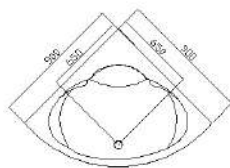

STEAM SHOWER CABIN WITH TUB CONCEPT

Model Number: HST-005
Model GRUTAS
Material: Acrylic
Size: 900X900X2220MM
Seating: 1 Person

DESCRIPTION

Acrylic tub and body with tempered glass

Features & options

1. Steam Bath With Temperature & Timer Settings
2. Touch Control Panel
3. Hot & Cold Mixer
4. Top Shower
5. Hand Shower With Multi Flow & Slide Bar
6. Body Massage- Water Jets/ Spray
7. Exhaust Fan
8. Top Light
9. Speaker
10. Ozonizer- Sterlization System
11. Speaker Phone
12. Shampoo Rack
13. Music / Radio Player
14. Soaking Bath Tub
15. Corner Orientation

More options-

1. Foot massager
2. Available version- only one

HYGREE
www.hygree.in

STEAM CABIN WITH MASSAGE TUB

Model Number: HST-006
Model: TOLANTONGO
Material: Acrylic
Size: 1510X1510X2250MM
Seating: 2 Person