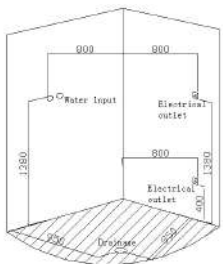

STEAM SHOWER CABIN WITH TUB CONCEPT

Model Number: HST-005
Model GRUTAS
Material: Acrylic
Size: 900X900X2220MM
Seating: 1 Person

DESCRIPTION

Acrylic tub and body with tempered glass

Features & options

1. Steam Bath With Temperature & Timer Settings
2. Touch Control Panel
3. Hot & Cold Mixer
4. Top Shower
5. Hand Shower With Multi Flow & Slide Bar
6. Body Massage- Water Jets/ Spray
7. Exhaust Fan
8. Top Light
9. Speaker
10. Ozonizer- Sterlization System
11. Speaker Phone
12. Shampoo Rack
13. Music / Radio Player
14. Soaking Bath Tub
15. Corner Orientation

More options-

1. Foot massager
2. Available version- only one

HYGREE
www.hygree.in

STEAM CABIN WITH MASSAGE TUB

Model Number: HST-006
Model: TOLANTONGO
Material: Acrylic
Size: 1510X1510X2250MM
Seating: 2 Person

DESCRIPTION

Acrylic whirlpool bath tub and body

Features & options Cabin

1. Steam bath with temperature & timer settings
2. Touch control panel
3. Hot & cold mixer
4. Top shower
5. Hand shower with multi flow & slide bar
6. Body massage- water jets/ spray
7. Exhaust fan
8. Top light
9. Speaker
10. Speaker phone
11. Shampoo rack
12. Music / radio player
13. Corner orientation

STEAM CABIN WITH MASSAGE TUB

Model Number: HST-009
Model PENINSULA
Material: Acrylic
Size: 1250X1250X2250MM
Seating: 1 Person

DESCRIPTION

Acrylic whirlpool bath tub and body

Features & options Cabin

1. Steam bath with temperature & timer settings
2. Touch control panel
3. Hot & cold mixer
4. Top shower
5. Hand shower with multi flow & slide bar
6. Body massage- water jets/ spray
7. Exhaust fan
8. Top light
9. Speaker
10. Speaker phone
11. Shampoo rack
12. Music / radio player
13. Corner orientation