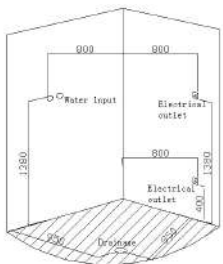

## STEAM CABIN WITH MASSAGE TUB

Model Number: HST-006  
Model: TOLANTONGO  
Material: Acrylic  
Size: 1510X1510X2250MM  
Seating: 2 Person

### Features & options Cabin

1. Steam bath with temperature & timer settings
2. Touch control panel
3. Hot & cold mixer
4. Top shower
5. Hand shower with multi flow & slide bar
6. Body massage- water jets/ spray
7. Exhaust fan
8. Top light
9. Speaker
10. Speaker phone
11. Shampoo rack
12. Music / radio player
13. Corner orientation