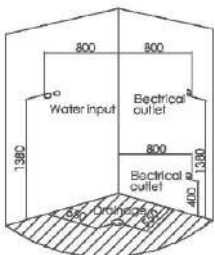

STEAM CABIN WITH MASSAGE TUB

Model Number: HST-009
Model: PENINSULA
Material: Acrylic
Size: 1250X1250X2250MM
Seating: 1 Person

DESCRIPTION

Acrylic whirlpool bath tub and body

Features & options Cabin

1. Steam bath with temperature & timer settings
2. Touch control panel
3. Hot & cold mixer
4. Top shower
5. Hand shower with multi flow & slide bar
6. Body massage- water jets/ spray
7. Exhaust fan
8. Top light
9. Speaker
10. Speaker phone
11. Shampoo rack
12. Music / radio player
13. Corner orientation

Bath tub

1. Water jets- hydraulic massage
2. Chromotherapy-light
3. Hand shower with multi flow
4. Hot & cold mixer
5. Spout- waterfall
6. Drainer
7. Over flow
8. Pump for whirlpool
9. Stainless steel frame
10. Tempered glass front panel
11. Corner orientation